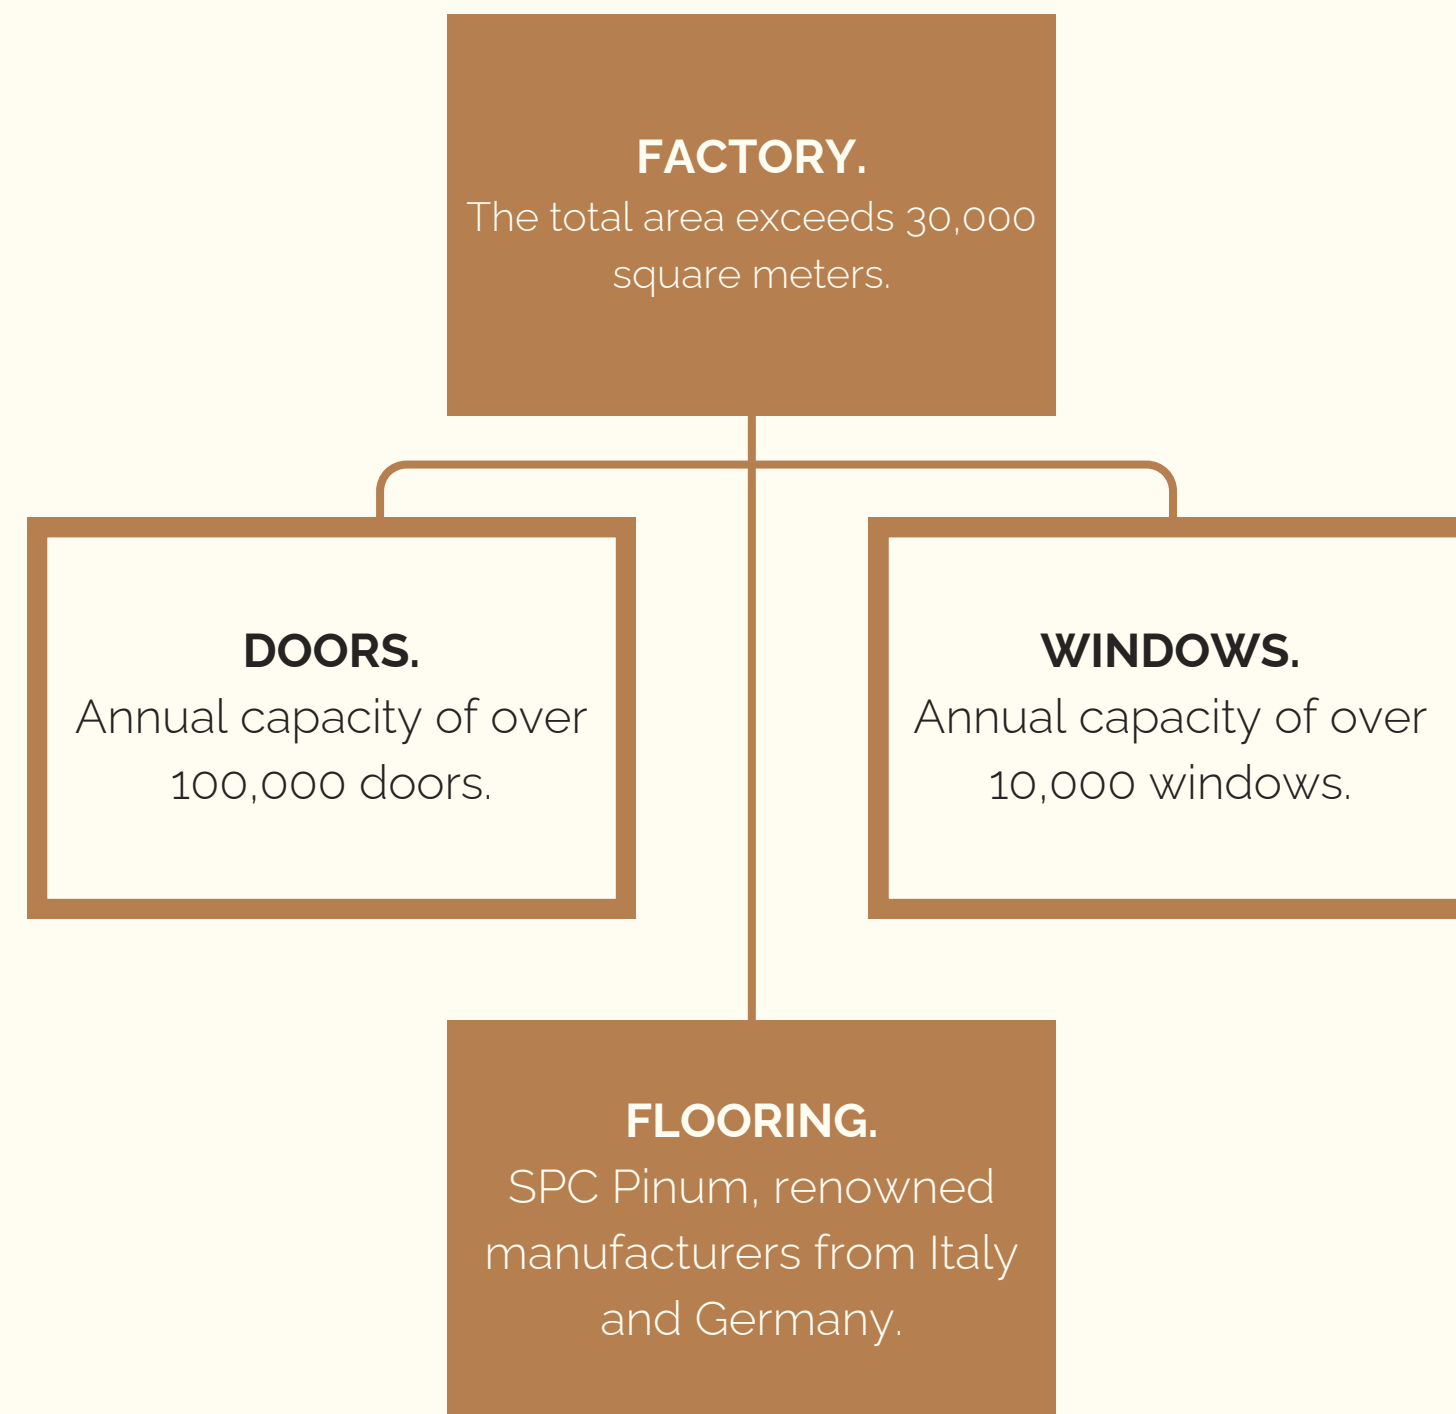

1981

The collaboration between the Pipera furniture factory and Nusco Porte company begins.

1992

Se înființează Pinum Producție.

2002

Pinum Production is established.

2011

The production of exterior joinery begins.

2017

At its 25th anniversary, Pinum opens the largest showroom for doors, windows, and parquet in Eastern Europe, spanning an area of 1000 square meters.

2024

For over 30 years, the Pinum story continues...