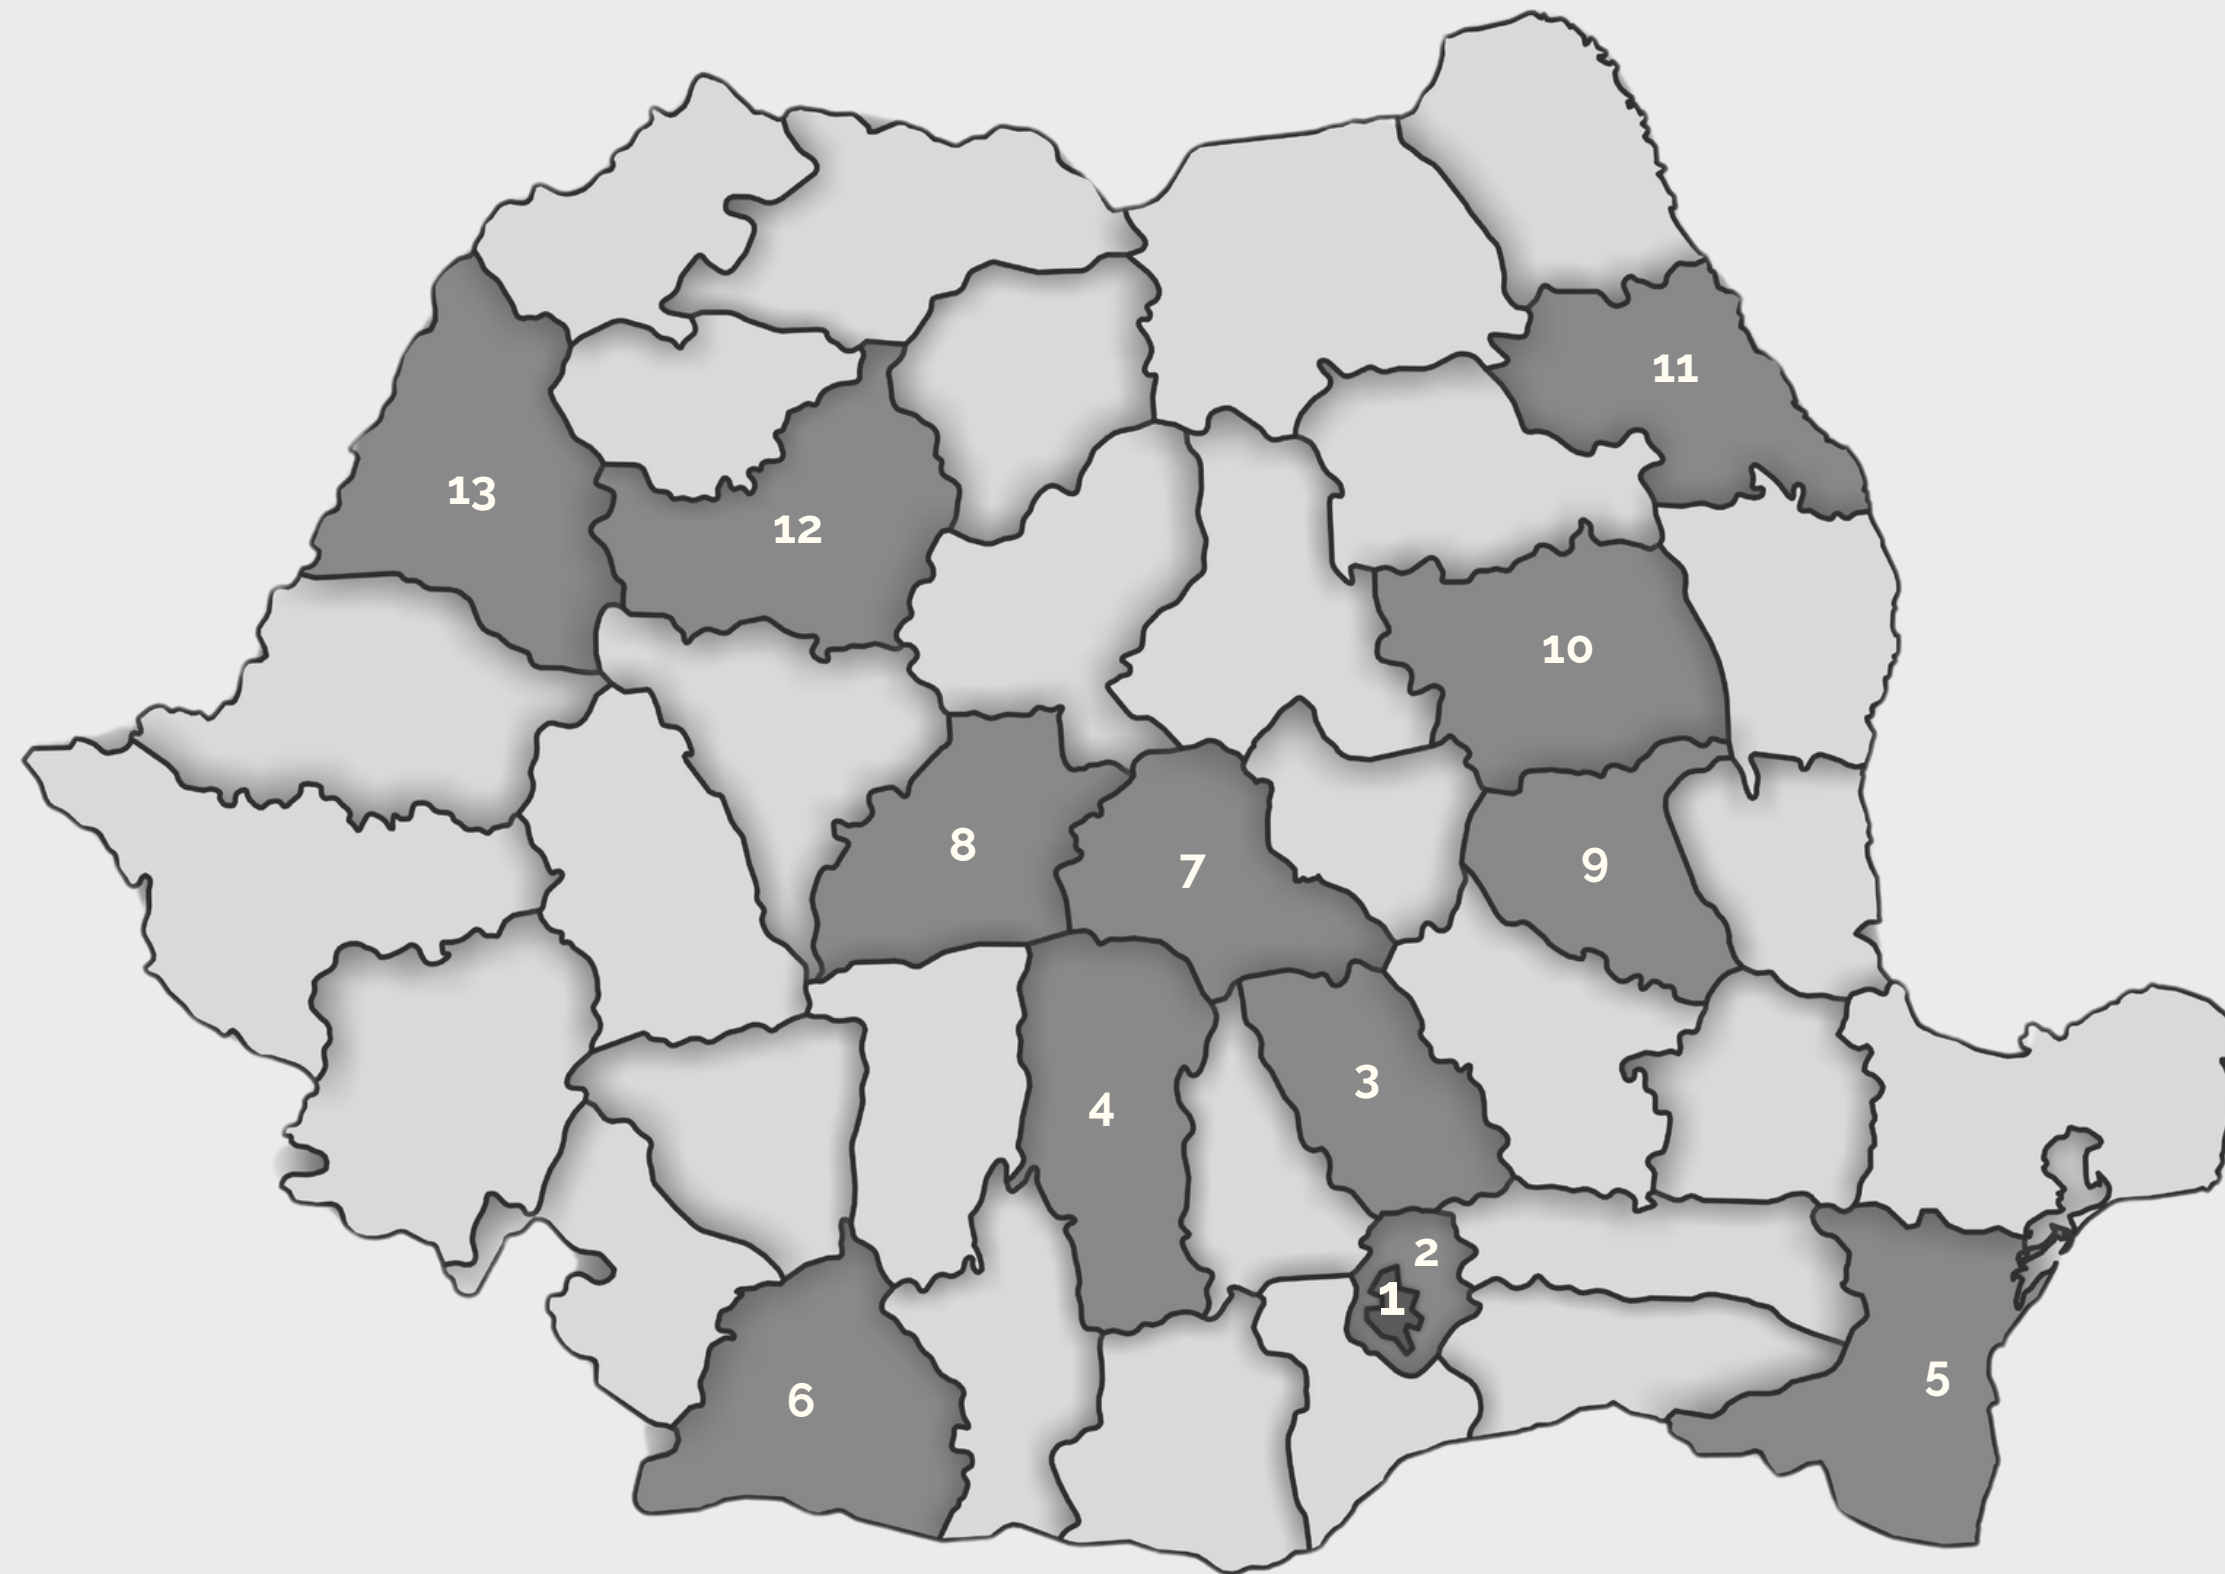

3D Adjustable & Hidden

Door Lock

Standard

Magnetic & Silent

The Pinum Network.

Pinum in Romania

1. Bucharest
2. Otopeni
3. Pitești
4. Ploiești
5. Constanța
6. Craiova
7. Brașov
8. Sibiu
9. Focșani
10. Bacău
11. Iași
12. Cluj-Napoca
13. Oradea