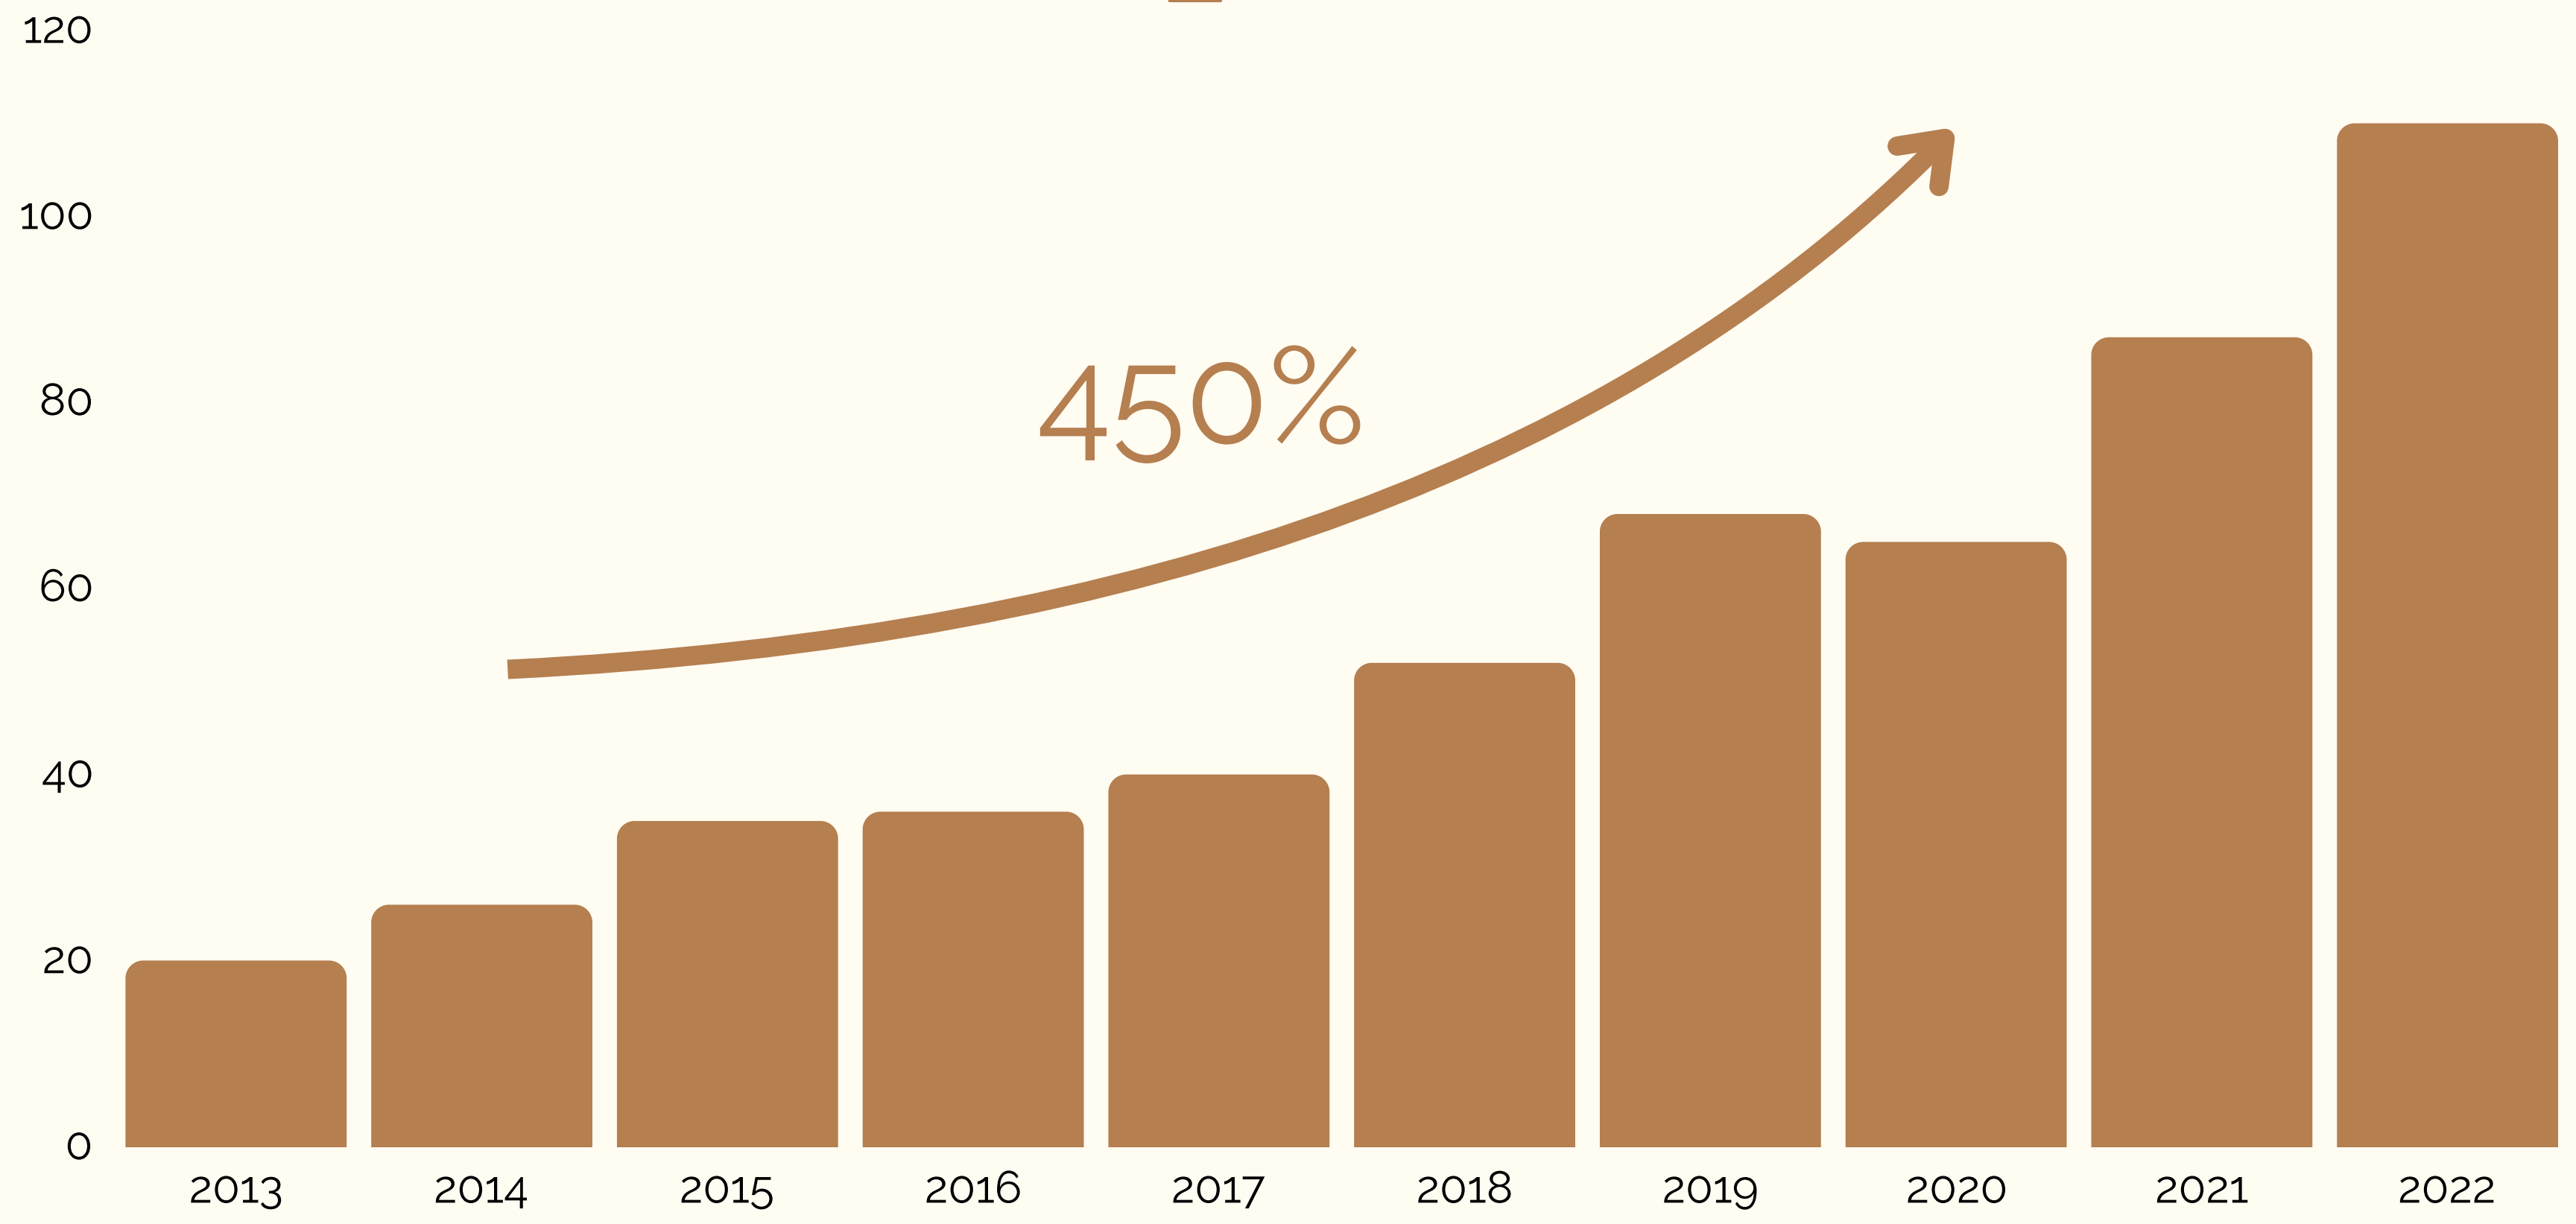

Millions of lei